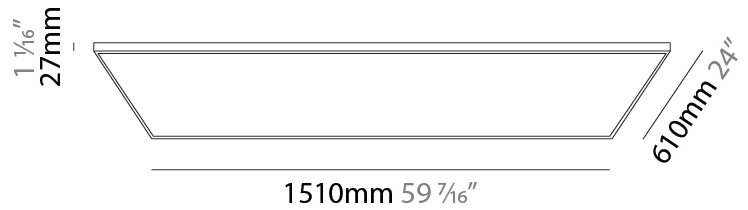

ELEGANT SURFACE

A52050- -

base number
Color   Finish
Temperature   Options

1. To build a product code in our configurator select the specify button on the base model # product page
2. To build a manual product code on this datasheet choose from the options listed below in blue font and add the suffix to the base model #

GENERAL

Series: Elegant
Brand: Ivela
Division: Architectural
Mounting Type: Surface
Mounting Location: Wall / Ceiling
Subcategory: Panels

PHYSICAL

Shape: Square
Length (mm): 1510
Length (in): 59 ⁷/₁₆
Width (mm): 910
Width (in): 35 ¹³/₁₆
Height (mm): 27
Height (in): 1 ¹/₁₆
Light Distribution: Direct
Diffuser: PMMA - Opal
Fixture Finish: WHI / BLK / GLD
Fixture Material: Aluminum

ELECTRICAL

Lamp Type: LED
Input Wattage (W): 60
Dimming: Tri-Mode (Non-Dimming and Phase Dimming (120Vac only) and 0-10V Dimming)
Driver Included: No
Driver Location: Remote
Driver Type: Constant Voltage - Universal
Driver Class: Class 2
Input Voltage (V): 120 - 277
Output Voltage (V): 24

LED

Color Temperature (°K): 2700 / 3000 / 4000
Max. Delivered Lumen (lm): 4320 / 4500 / 4770
Nominal Lumen (lm): 7200 / 7500 / 7950
CRI: >93 CRI
Lamp Life (hrs): 50000

OPTICAL

RATINGS AND CERTIFICATIONS

Certified By: CSA Certified to UL and CSA Standards
IP rating: IP20

PROJECT _____
TYPE _____
SPECIFIER _____
QUANTITY _____
DATE _____