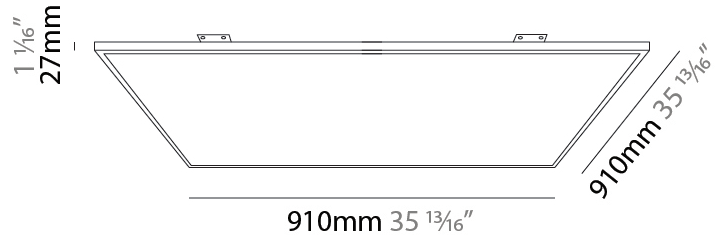

ELEGANT RECESSED

A56189- -

base number   Color   Finish
Temperature   Options

PROJECT _____
TYPE _____
SPECIFIER _____
QUANTITY _____
DATE _____

1. To build a product code in our configurator select the specify button on the base model # product page
2. To build a manual product code on this datasheet choose from the options listed below in blue font and add the suffix to the base model #

GENERAL

Series: Elegant
Brand: Ivela
Division: Architectural
Mounting Type: Recessed
Mounting Location: Ceiling
Subcategory: Panels

PHYSICAL

Shape: Square
Length (mm): 910
Length (in): 35 ¹³/₁₆
Width (mm): 910
Width (in): 35 ¹³/₁₆
Height (mm): 27
Height (in): 1 ¹/₁₆
Light Distribution: Direct
Diffuser: PMMA - Opal
Fixture Finish: WHI / BLK / GLD
Fixture Material: Aluminum

ELECTRICAL

Lamp Type: LED
Input Wattage (W): 72
Dimming: Tri-Mode (Non-Dimming and Phase Dimming (120Vac only) and 0-10V Dimming)
Driver Included: No
Driver Location: Remote
Driver Type: Constant Voltage - Universal
Driver Class: Class 2
Input Voltage (V): 120 - 277
Output Voltage (V): 24

LED

Color Temperature (°K): 2700 / 3000 / 4000
Max. Delivered Lumen (lm): 5184 / 5400 / 5724
Nominal Lumen (lm): 8640 / 9000 / 9540
CRI: >93 CRI
Lamp Life (hrs): 50000

OPTICAL

RATINGS AND CERTIFICATIONS

Certified By: CSA Certified to UL and CSA Standards
IP rating: IP20