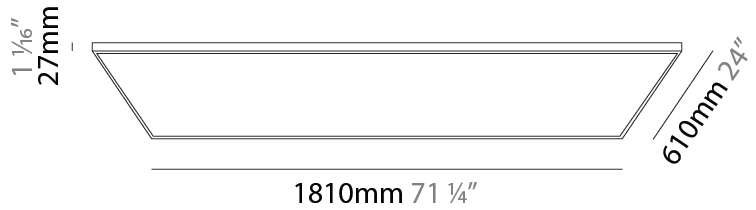

ELEGANT SURFACE

A52051- -

base number
Color   Finish
Temperature   Options

1. To build a product code in our configurator select the specify button on the base model # product page
2. To build a manual product code on this datasheet choose from the options listed below in blue font and add the suffix to the base model #

GENERAL

Series: Elegant
Brand: Ivela
Division: Architectural
Mounting Type: Surface
Mounting Location: Wall / Ceiling
Subcategory: Panels

PHYSICAL

Shape: Square
Length (mm): 1810
Length (in): 71 1/4
Width (mm): 1110
Width (in): 43 11/16
Height (mm): 27
Height (in): 1 1/16
Light Distribution: Direct
Diffuser: PMMA - Opal
Fixture Finish: WHI / BLK / GLD
Fixture Material: Aluminum

ELECTRICAL

Lamp Type: LED
Input Wattage (W): 72
Dimming: Tri-Mode (Non-Dimming and Phase Dimming (120Vac only) and 0-10V Dimming)
Driver Included: No
Driver Location: Remote
Driver Type: Constant Voltage - Universal
Driver Class: Class 2
Input Voltage (V): 120 - 277
Output Voltage (V): 24

LED

Color Temperature (°K): 2700 / 3000 / 4000
Max. Delivered Lumen (lm): 4320 / 4500 / 4770
Nominal Lumen (lm): 7200 / 7500 / 7950
CRI: >93 CRI
Lamp Life (hrs): 50000

OPTICAL

RATINGS AND CERTIFICATIONS

Certified By: CSA Certified to UL and CSA Standards
IP rating: IP20

PROJECT
TYPE
SPECIFIER
QUANTITY
DATE