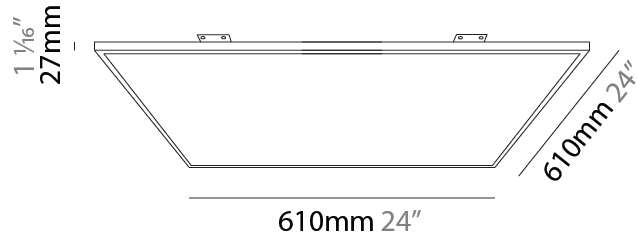

PROJECT	_____
TYPE	_____
SPECIFIER	_____
QUANTITY	_____
DATE	_____

ELEGANT RECESSED

A56188- _____ - _____

base number   Color   Finish
Temperature   Options

1. To build a product code in our configurator select the specify button on the base model # product page
2. To build a manual product code on this datasheet choose from the options listed below in blue font and add the suffix to the base model #

GENERAL

Series: Elegant
Brand: Ivela
Division: Architectural
Mounting Type: Recessed
Mounting Location: Ceiling
Subcategory: Panels

PHYSICAL

Shape: Square
Length (mm): 610
Length (in): 24
Width (mm): 610
Width (in): 24
Height (mm): 27
Height (in): 1 1/16
Light Distribution: Direct
Diffuser: PMMA - Opal
Fixture Finish: WHI / BLK / GLD
Fixture Material: Aluminum

ELECTRICAL

Lamp Type: LED
Input Wattage (W): 48
Dimming: Tri-Mode (Non-Dimming and Phase Dimming (120Vac only) and 0-10V Dimming)
Driver Included: No
Driver Location: Remote
Driver Type: Constant Voltage - Universal
Driver Class: Class 2
Input Voltage (V): 120 - 277
Output Voltage (V): 24

LED

Color Temperature (°K): 2700 / 3000 / 4000
Max. Delivered Lumen (lm): 3456 / 3600 / 3816
Nominal Lumen (lm): 5760 / 6000 / 6360
CRI: >93 CRI
Lamp Life (hrs): 50000

OPTICAL

RATINGS AND CERTIFICATIONS

Certified By: CSA Certified to UL and CSA Standards
IP rating: IP20