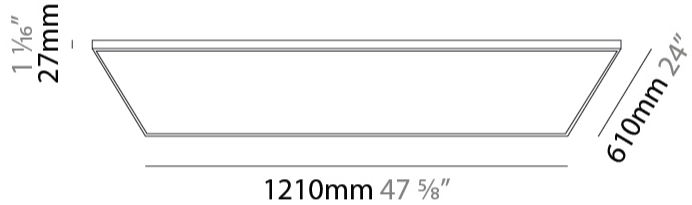

ELEGANT SURFACE

A52049- -

base number
Color   Finish
Temperature   Options

1. To build a product code in our configurator select the specify button on the base model # product page
2. To build a manual product code on this datasheet choose from the options listed below in blue font and add the suffix to the base model #

GENERAL

Series: Elegant
Brand: Ivela
Division: Architectural
Mounting Type: Surface
Mounting Location: Wall / Ceiling
Subcategory: Panels

PHYSICAL

Shape: Square
Length (mm): 1210
Length (in): 47 ⁵/₈
Width (mm): 610
Width (in): 1 ¹/₁₆
Height (mm): 27
Height (in): 1 ¹/₁₆
Light Distribution: Direct
Diffuser: PMMA - Opal
Fixture Finish: WHI / BLK / GLD
Fixture Material: Aluminum

ELECTRICAL

Lamp Type: LED
Input Wattage (W): 48
Dimming: Tri-Mode (Non-Dimming and Phase Dimming (120Vac only) and 0-10V Dimming)
Driver Included: No
Driver Location: Remote
Driver Type: Constant Voltage - Universal
Driver Class: Class 2
Input Voltage (V): 120 - 277
Output Voltage (V): 24

LED

Color Temperature (°K): 2700 / 3000 / 4000
Max. Delivered Lumen (lm): 3456 / 3600 / 3816
Nominal Lumen (lm): 5760 / 6000 / 6360
CRI: >93 CRI
Lamp Life (hrs): 50000

OPTICAL

RATINGS AND CERTIFICATIONS

Certified By: CSA Certified to UL and CSA Standards
IP rating: IP20